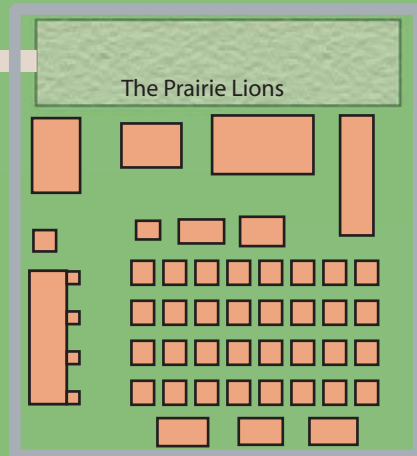

The Kingdom of Eirbron and the Thorn Lands

- Fortress
- Hamlet, pop. under 100
- Village, pop. 100-1,000
- Town, pop. 1,000-5,000
- City, pop. 5,000+
- CAPITAL CITY

Odbanwyll

N

Old Odbanwyll Cemetery

Royal Academy Arcane

North Bridge

The Prairie Lions

Silver Brooch

33

19, Barley Pot

31

20

21

13

Victor's Bridge

15

30

Lorminstra's Temple

3

5

7

8

Grey Sword Inn

South Bridge

Town Dump

11

50'